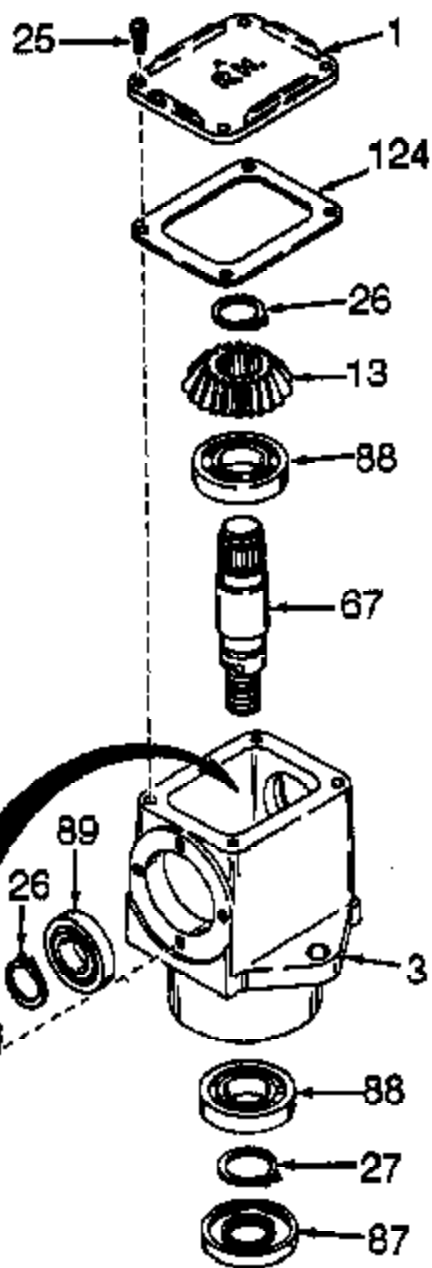

JOIST

SICHER IST DAS:
DAS ORIGINAL

OPTIONAL PARTS

Ref #	Part Number	Qty	Description
	794001		R.H. Head Ass'y (Incl. 1 thru 124A)
1	772034		Right Hand Cover
3	770026		Right Angle Drive Housing
13	778046		Miter Gear
25	792025		Screw, 10-24 x 1/2"
26	788018		Snap Ring
27	788019		Snap Ring
66	776040A		Input Pinion Shaft
67	776042		Output Shaft
87	788029		Oil Seal
87A	788031		Oil Seal
88	780034		Ball Bearing
89	780024		Ball Bearing
102	786029	RAD-1228-F91	Peerless Ball Bearing Page 2 of 2
103	792026		Retainer Cap & Seal (Incl. 87A & 103)
124	788028		Screw, 1/4-20 x 7/8"
124A	788030B		Cover Gasket
177	XXXXX		Cap Gasket
177A	XXXXX		THE FOLLOWING ARE OPTIONAL PARTS: (Not included with head assembly.)
178	786031		Input Shaft Coupling (1.312" long)
178	786028		Input Shaft Coupling (1.500" long)
179	776043		Input Connector Shaft (9.968" long)
179	776044		Input Connector Shaft (11.718" long)
179	776052		Input Connector Shaft (12.218" long)
181	786030		Sheave(Incl.182)(.875 ID x 3.250 OD x 1.093)
182	792027		Set Screw, 5/16-24 x 1/4"
183	792047		Woodruff Key #9