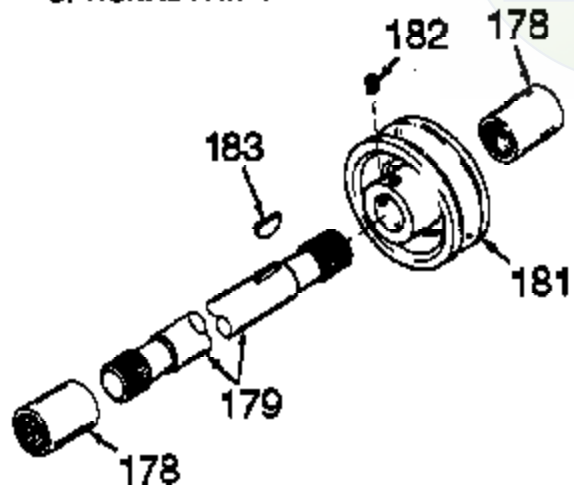

JOIST

SICHER IST DAS:
DAS ORIGINAL

OPTIONAL PARTS

Ref #	Part Number	Qty	Description
	794001		R.H. Head Ass'y (Incl. 1 thru 124A)
1	772034		Right Hand Cover
3	770026		Right Angle Drive Housing
13	778046		Miter Gear
25	792025		Screw, 10-24 x 1/2"
26	788018		Snap Ring
27	788019		Snap Ring
66	776040A		Input Pinion Shaft
67	776042		Output Shaft
87	788029		Oil Seal
87A	788031		Oil Seal
88	780034		Ball Bearing
89	780024		Ball Bearing
102	786029	RAD-1228-F91	Peerless Ball Bearing Page 2 of 2
103	792026		Retainer Cap & Seal (Incl. 87A & 103)
124	788028		Screw, 1/4-20 x 7/8"
124A	788030B		Cover Gasket
177	XXXXX		Cap Gasket
177A	XXXXX		THE FOLLOWING ARE OPTIONAL PARTS: (Not included with head assembly.)
178	786031		Input Shaft Coupling (1.312" long)
178	786028		Input Shaft Coupling (1.500" long)
179	776043		Input Connector Shaft (9.968" long)
179	776044		Input Connector Shaft (11.718" long)
179	776052		Input Connector Shaft (12.218" long)
181	786030		Sheave(Incl.182)(.875 ID x 3.250 OD x 1.093)
182	792027		Set Screw, 5/16-24 x 1/4"
183	792047		Woodruff Key #9