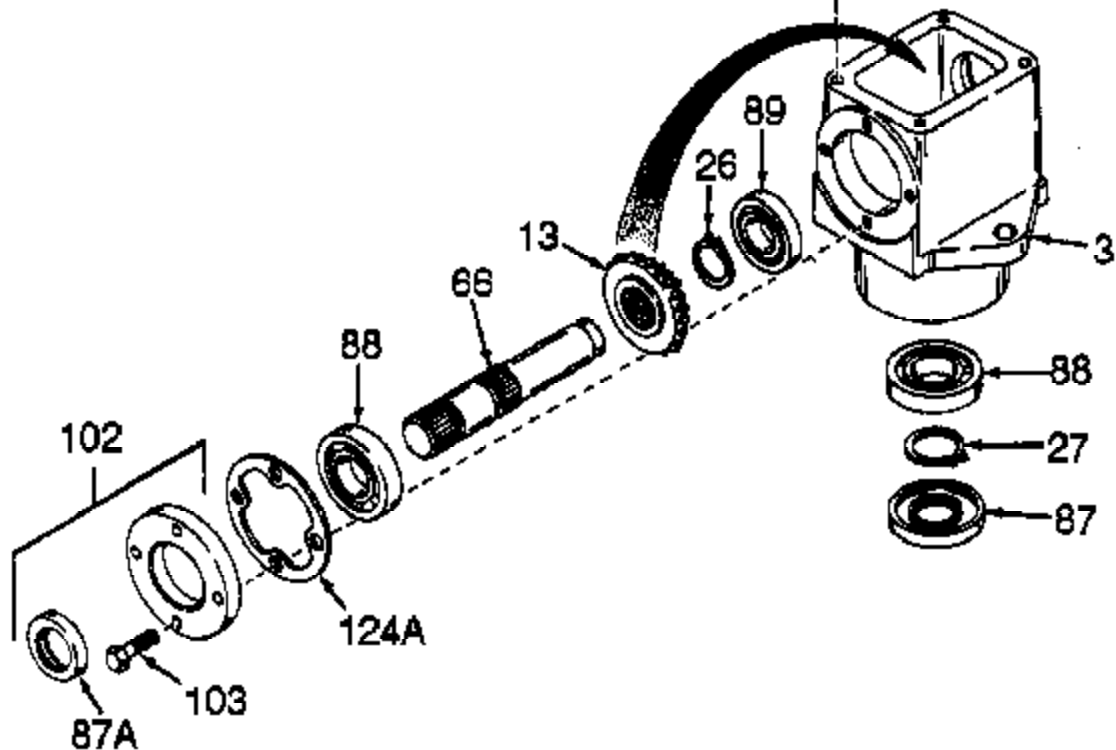

JOIST

SICHER IST DAS:
DAS ORIGINAL

OPTIONAL PARTS

Ref #	Part Number	Qty	Description
	794001		R.H. Head Ass'y (Incl. 1 thru 124A)
1	772034		Right Hand Cover
3	770026		Right Angle Drive Housing
13	778046		Miter Gear
25	792025		Screw, 10-24 x 1/2"
26	788018		Snap Ring
27	788019		Snap Ring
66	776040A		Input Pinion Shaft
67	776042		Output Shaft
87	788029		Oil Seal
87A	788031		Oil Seal
88	780034		Ball Bearing
89	780024		Ball Bearing
102	786029	RAD-1228-F91	Peerless Ball Bearing Page 2 of 2
103	792026		Retainer Cap & Seal (Incl. 87A & 103)
124	788028		Screw, 1/4-20 x 7/8"
124A	788030B		Cover Gasket
177	XXXXX		Cap Gasket
177A	XXXXX		THE FOLLOWING ARE OPTIONAL PARTS: (Not included with head assembly.)
178	786031		Input Shaft Coupling (1.312" long)
178	786028		Input Shaft Coupling (1.500" long)
179	776043		Input Connector Shaft (9.968" long)
179	776044		Input Connector Shaft (11.718" long)
179	776052		Input Connector Shaft (12.218" long)
181	786030		Sheave(Incl.182)(.875 ID x 3.250 OD x 1.093)
182	792027		Set Screw, 5/16-24 x 1/4"
183	792047		Woodruff Key #9